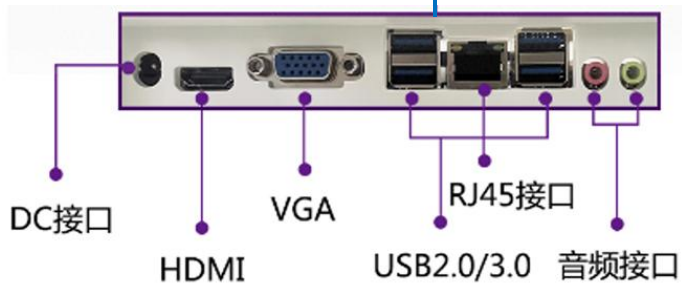

30英寸带鱼屏

高清视野

H300

30寸带鱼屏(21:9)一体机, 2K高清, 2560*1080P分辨率, 给您更广视野, 带给您影院级别的沉浸式体验.

黑白两色可选

可调屏幕, 俯角-25°, 仰角5°, 助力正确坐姿

机型：H300

USB2.0/3.0
电源开关/
指示灯

机型：H300尺寸图

H300

Product parameters

size	30"	resolution	VA HD for 2560 * 1080p
Option color	Black/White	refresh rate	200Hz
Base	Quick demolition V-shaped base	Viewing angle	178° / 178°
Panel type	VA	brightness	250cd/m ²
Screen type	Direct screen	Static contrast	3000:1
Screen display proportions	21:9 Hairtail screen	Eye care technology	No-flash screen + blue-light filter technology
Show color	16.7 Million colors	Special functions	DCR intelligent dynamic contrast + Game Puls game quasi + FreeSync + dark field control + HDR
colour temperature	adjustable		
Side interface / function	USB2.0/3.0 *2		
Bottom interface/function	Bottom interface/function		
Function buttons	Power switch, display switch, exit, brightness adjustment +, brightness adjustment-, menu		
Adapt to motherboard	Mini-Itx 170*190mm以下		
power supply	Adapt to the mainboard		
trumpet	4 Ω 3W*2		
(wall) hanging	Support (size: 100 * 100mm)		
Package Size	790*175*515mm		
Total Weight			