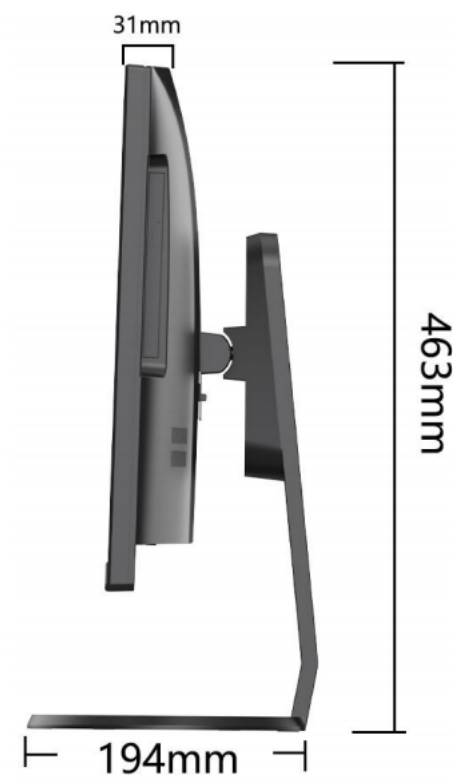

size	21.5" / 23.8"	resolution	1920*1080p
Option color	Black/White	refresh rate	60Hz-75Hz
Base	Open the base quickly at the bottom of the circle	Viewing angle	178° / 178°
Panel type	IPS	brightness	250cd/m ²
Screen type	Direct screen	static contrast	3000:1
Screen display proportions	16:9	color temperature	Adjustable
Side interface/function	USB2.0/3.0 *2、三合一读卡器、DVD-RW		
Top interface/function	Press the hidden camera		
Bottom interface/function	DC interface, HDMI, VGA/COM, USB2.0/3.0 * 4, RJ45 interface, audio interface, anti-theft lock hole		
Function buttons	Power switch, physical brightness adjustment		
Adapt to motherboard	Mini-Itx 170*170mm		
power supply	Adapt according to the mainboard		
trumpet	4Ω 3W *2		
wall hanging	Customized adapter board, wall mounted size: 100 * 100mm		
Package Size	550*175*435mm(21.5")/610*175*470mm(23.8")		
Total Weight			

27英寸

高清视野

D270

高品质双腔体喇叭

黑白两色可选

1K/2K/4K高清原装液晶面板，遇见大屏，全面出色

可调屏幕，俯角5°，仰角10°，助力正确坐姿

机型：D270

机型: D270

D270

Product parameters

size	27"	resolution	1920*1080/2560*1440/3840*2160
Option color	Black/White	refresh rate	75Hz/144Hz/165Hz
Base	Open the base quickly at the bottom of the circle	Viewing angle	178° / 178°
Panel type	IPS	brightness	250cd/m ²
Screen type	Direct screen	static contrast	3000:1
Screen display proportions	16:9	color temperature	Adjustable
Side interface/function	USB2.0/3.0 *2、三合一读卡器、DVD-RW		
Top interface/function	Press the hidden camera		
Bottom interface/function	DC interface, HDMI, VGA/COM, USB2.0/3.0 * 4, RJ45 interface, audio interface, anti-theft lock hole		
Function buttons	Power switch, physical brightness adjustment		
Adapt to motherboard	Mini-Itx 170*170mm		
power supply	200*64*16mm		
trumpet	Adapt according to the mainboard		
wall hanging	4 Ω 3W*2		
Package Size	Customized adapter board, wall mounted size: 100 * 100mm		
Total Weight	690*175*525mm		