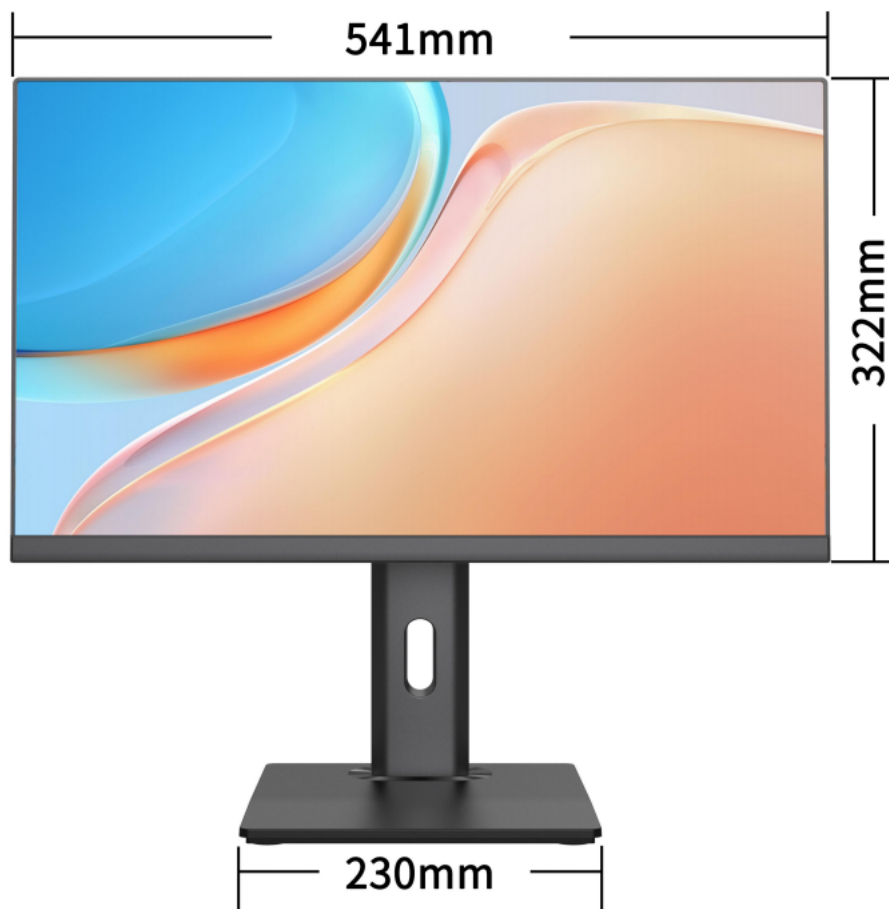

23.8英寸

高清视野

PD238-M

可升降旋转底座，助力正确坐姿

屏幕可任意旋转
满足不同视觉需求

黑白两色可选

高品质喇叭
高效散热，智能静音

机型：PD238-M

可升降旋转底座

机型：PD238-M

PD238-M

Product parameters

size	23.8"	Screen display proportions	16:9
Option color	Black/White	resolution	1920*1080p
Base	lifting pedestal	refresh rate	60Hz-75Hz
		Viewing angle	178° / 178°
rear cover	Wred back cover / perforated back cover	brightness	250cd/m ²
Panel type	IPS	Static contrast	3000:1
Screen type	Direct screen	colour temperature	adjustable
Side interface	USB2.0/3.0 * 2, 3-in-one card reader, Type-C, 2-in-1 audio interface, DVD-ROM		
Bottom interface/function	DC interface, HDMI, VGA/COM, USB2.0/3.0 * 4, RJ 45 interface, audio interface, anti-theft lock hole		
Function buttons	Power switch, brightness adjustment +, brightness adjustment-		
camera	Upper plug and play / upper press hidden / lower fixed		
Adapted mainboard	Mini-Itx 170*190mm以下		
Adapt to unique dimensions	175*70*25mm		
power supply	Adapt to the mainboard		
trumpet	4Ω 3W *2		
(wall) hanging	Support (size: 100 * 100mm)		
Package Size	610*170*530mm		
Total Weight			