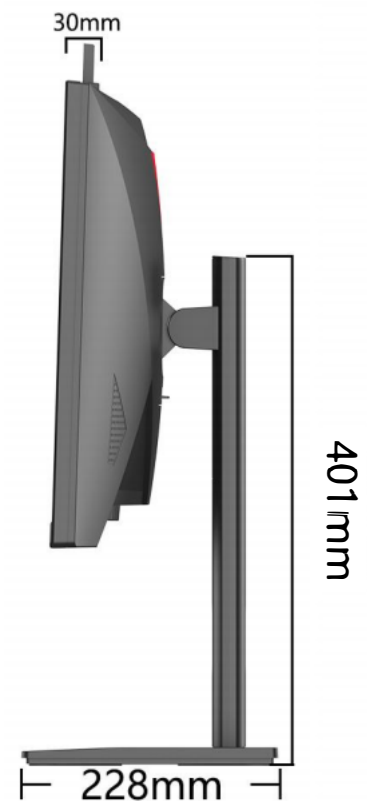

Size	34"	Screen aspect ratio	21:9ultrawidescreen
Optional color	Black/ White	resolution	3440*1440p
Color	1670million colors	refresh rate	100Hz/165Hz
		split-screen	Support PBP
Back cover	three-dimensional design	static contrast	3000:1
Panel type	VA HD	color temperature	adjustable
Screen type	Curvature 1500R	Base	V-shaped quick release rotatable lifting base
Features	21:9 Hairtail Screen, Quasi 4K 165Hz, E-Sports Game, Picture-in-Picture, Split Screen		
Bottom interface/function	DC interface, HDMI, VGA/COM, USB2.0/3.0 *4, RJ45 interface, audio interface, anti-theft lock hole		
function button	Power switch, POWER, KEY1, KEY2, AUTO, MENU		
Adapted to mainboard	Mini-Itx 170*170mm/170*190mm		
Suitable for independent display size	250*137*37mm		
Extensions	PBP HDMI signal input, PBP DP signal input		
Power supply	Adapted to mainboard		
Trumpet	4 Ω 3W *2		
Package Size	890*270*458mm		
Total Weight			

27英寸直面

高清视野

F270-M

- 立体式设计，时尚外观
- 超强散热
- 可按压式摄像头

可升降可旋转底座 助力正确坐姿

黑色更高级，红色点缀

机型：F270-M

机型: F270-M

F270-M

Product parameters

size	27"	resolution	1920*1080p/2560*1440p/3840*2160p
Option color	Black/White	refresh rate	75Hz/144Hz/165Hz
Base	Square lifting base	Viewing angle	178° / 178°
back cover	Three-dimensional design	brightness	250cd/m ²
Panel type	IPS/ADS	static contrast	3000:1
Screen type	Direct screen	color temperature	Adjustable
Screen aspect ratio	16:9		
Side interface/function	USB2.0/3.0 * 2, 3-in-1 card reader, Type-C, 2-in-1 audio, DVD		
Top interface/function	Press the hidden camera		
Bottom interface/function	DC interface, HDMI, VGA/COM, USB2.0/3.0 * 4, RJ45 interface, audio interface, anti-theft lock hole		
function button	Power switch, physical brightness adjustment		
Adapted to mainboard	Mini-Itx 170*170mm/170*190mm		
Suitable for independent display size	245*135*40mm		
power supply	Adapt according to the mainboard		
trumpet	4Ω 3W *2		
wall hanging	Customized adapter board, wall mounted size: 100 * 100mm		
Package Size	690*175*525mm		
Total Weight			