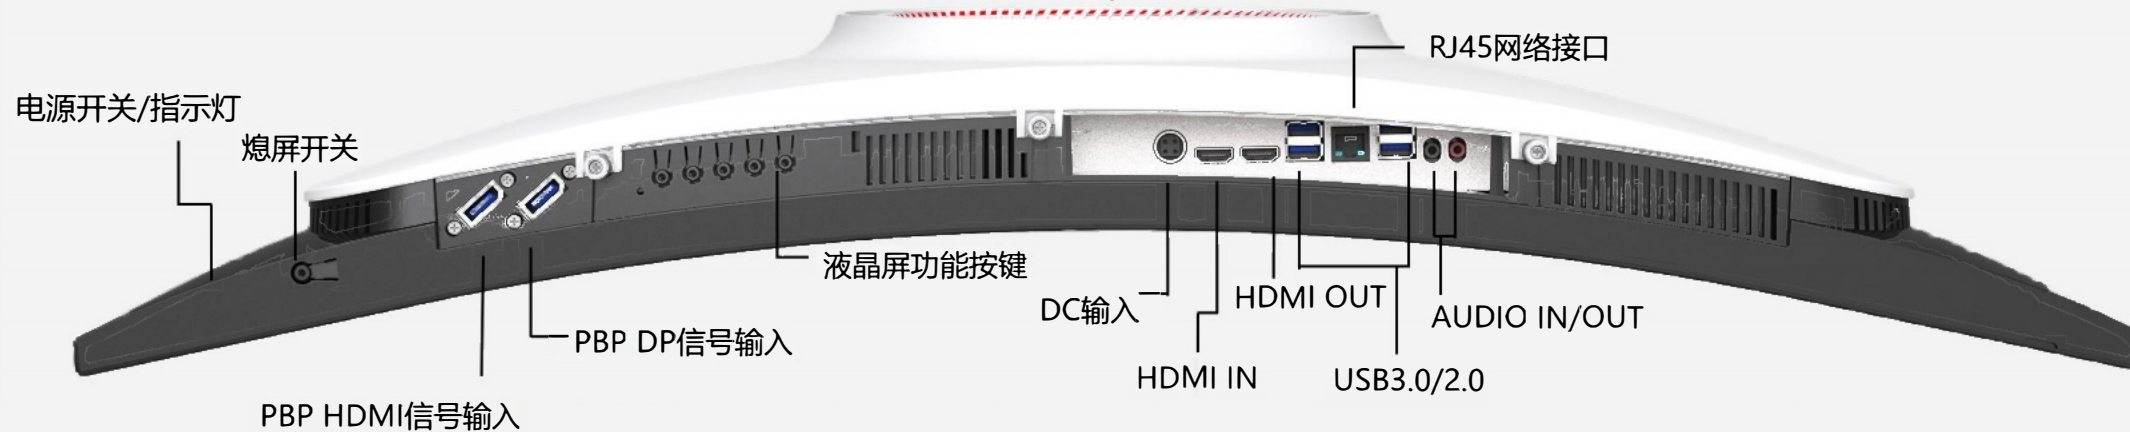

机型:Q340

— 七色炫彩呼吸灯 自带电竞光环

单色·紫

炫彩

单色·蓝

机型:Q340规格尺寸图

Q340

Product parameters

Size	34"	Screen aspect ratio	21:9ultrawidescreen
Optional color	Black/ White	resolution	3440*1440p
Color	1670million colors	refresh rate	100Hz/165Hz
		split-screen	Support PBP
Back cover	three-dimensional design	static contrast	3000:1
Panel type	VA HD	color temperature	adjustable
Screen type	Curvature 1500R	Base	V-shaped quick release rotatable lifting base
Features	21:9 Hairtail Screen, Quasi 4K 165Hz, E-Sports Game, Picture-in-Picture, Split Screen		
Bottom interface/function	DC interface, HDMI, VGA/COM, USB2.0/3.0 *4, RJ45 interface, audio interface, anti-theft lock hole		
function button	Power switch, POWER, KEY1, KEY2, AUTO, MENU		
Adapted to mainboard	Mini-Itx 170*170mm/170*190mm		
Suitable for independent display size	250*137*37mm		
Extensions	PBP HDMI signal input, PBP DP signal input		
Power supply	Adapted to mainboard		
Trumpet	4 Ω 3W *2		
Package Size	890*270*458mm		
Total Weight			

27英寸直面

高清视野

F270-M

- 立体式设计，时尚外观
- 超强散热
- 可按压式摄像头

可升降可旋转底座 助力正确坐姿

黑色更高级，红色点缀

机型：F270-M

机型: F270-M