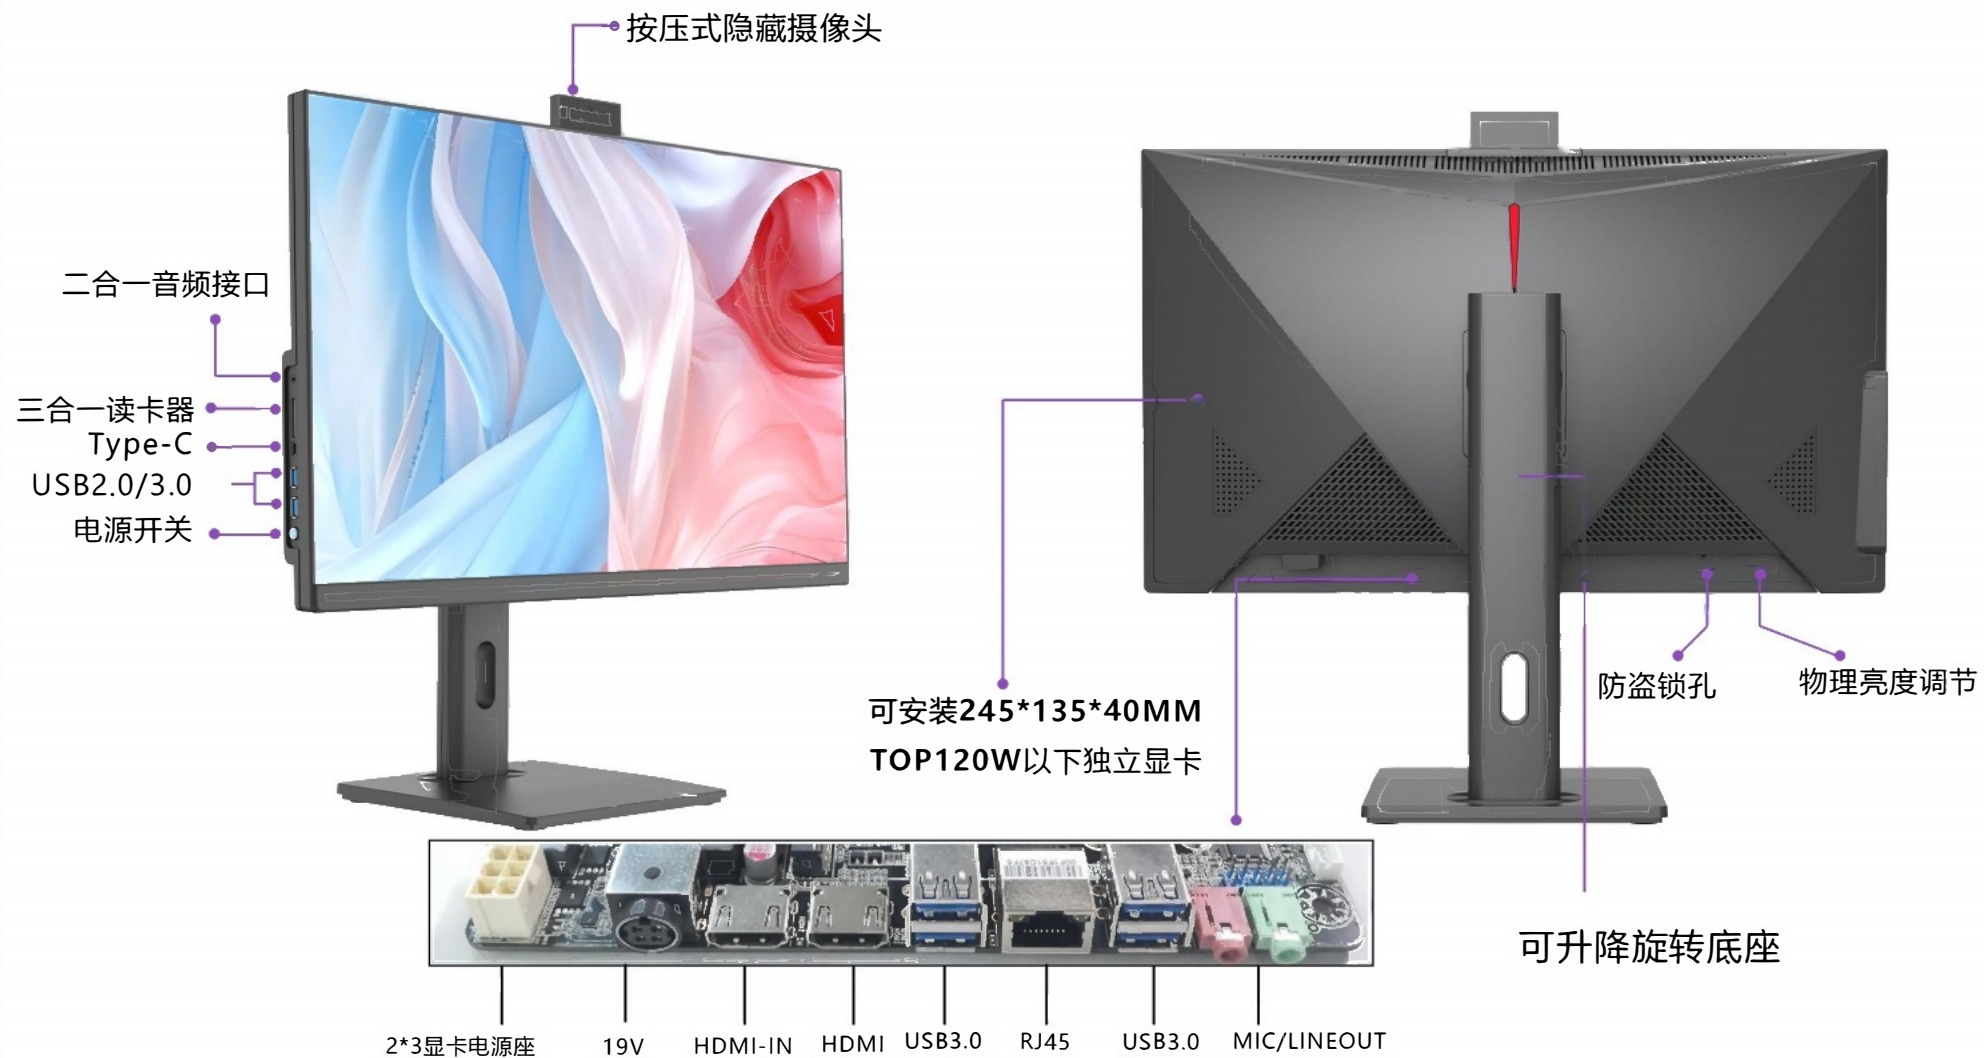

Size	34"	Screen aspect ratio	21:9ultrawidescreen
Optional color	Black/ White	resolution	3440*1440p
Color	1670million colors	refresh rate	100Hz/165Hz
		split-screen	Support PBP
Back cover	three-dimensional design	static contrast	3000:1
Panel type	VA HD	color temperature	adjustable
Screen type	Curvature 1500R	Base	V-shaped quick release rotatable lifting base
Features	21:9 Hairtail Screen, Quasi 4K 165Hz, E-Sports Game, Picture-in-Picture, Split Screen		
Bottom interface/function	DC interface, HDMI, VGA/COM, USB2.0/3.0 *4, RJ45 interface, audio interface, anti-theft lock hole		
function button	Power switch, POWER, KEY1, KEY2, AUTO, MENU		
Adapted to mainboard	Mini-Itx 170*170mm/170*190mm		
Suitable for independent display size	250*137*37mm		
Extensions	PBP HDMI signal input, PBP DP signal input		
Power supply	Adapted to mainboard		
Trumpet	4 Ω 3W *2		
Package Size	890*270*458mm		
Total Weight			

27英寸直面

高清视野

F270-M

- 立体式设计，时尚外观
- 超强散热
- 可按压式摄像头

可升降可旋转底座 助力正确坐姿

黑色更高级，红色点缀

机型：F270-M

机型: F270-M

F270-M

Product parameters

size	27"	resolution	1920*1080p/2560*1440p/3840*2160p
Option color	Black/White	refresh rate	75Hz/144Hz/165Hz
Base	Square lifting base	Viewing angle	178° / 178°
back cover	Three-dimensional design	brightness	250cd/m ²
Panel type	IPS/ADS	static contrast	3000:1
Screen type	Direct screen	color temperature	Adjustable
Screen aspect ratio	16:9		
Side interface/function	USB2.0/3.0 * 2, 3-in-1 card reader, Type-C, 2-in-1 audio, DVD		
Top interface/function	Press the hidden camera		
Bottom interface/function	DC interface, HDMI, VGA/COM, USB2.0/3.0 * 4, RJ45 interface, audio interface, anti-theft lock hole		
function button	Power switch, physical brightness adjustment		
Adapted to mainboard	Mini-Itx 170*170mm/170*190mm		
Suitable for independent display size	245*135*40mm		
power supply	Adapt according to the mainboard		
trumpet	4Ω 3W *2		
wall hanging	Customized adapter board, wall mounted size: 100 * 100mm		
Package Size	690*175*525mm		
Total Weight			