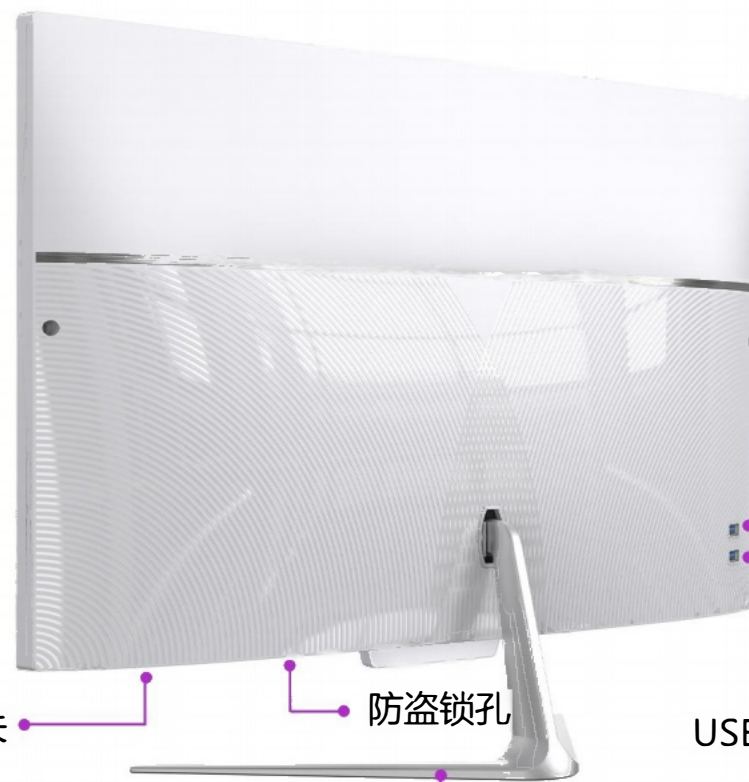

机型: D270

D270

Product parameters

size	27"	resolution	1920*1080/2560*1440/3840*2160
Option color	Black/White	refresh rate	75Hz/144Hz/165Hz
Base	Open the base quickly at the bottom of the circle	Viewing angle	178° / 178°
Panel type	IPS	brightness	250cd/m ²
Screen type	Direct screen	static contrast	3000:1
Screen display proportions	16:9	color temperature	Adjustable
Side interface/function	USB2.0/3.0 *2、三合一读卡器、DVD-RW		
Top interface/function	Press the hidden camera		
Bottom interface/function	DC interface, HDMI, VGA/COM, USB2.0/3.0 * 4, RJ45 interface, audio interface, anti-theft lock hole		
Function buttons	Power switch, physical brightness adjustment		
Adapt to motherboard	Mini-Itx 170*170mm		
power supply	200*64*16mm		
trumpet	Adapt according to the mainboard		
wall hanging	4 Ω 3W*2		
Package Size	Customized adapter board, wall mounted size: 100 * 100mm		
Total Weight	690*175*525mm		

多尺寸选择

高清视野

A215/A238/A270

可选配下置摄像头

黑白双色可选

21.5/23.8/27英寸任选、满足视觉需求

纤薄致美，商务办公好帮手

背后装饰美观
色彩搭配协调

机型：A215/A238/A270

摄像头

电源开关

防盗锁孔

USB2.0/3.0

铝合金支撑底座

机型：A215/A238

机型：A270

A215/A238

Product parameters

size	21.5" / 23.8"	resolution	1920*1080p
Option color	Black/White	refresh rate	60Hz-75Hz
Base	Aluminum alloy support base	Viewing angle	178° / 178°
Panel type	IPS	brightness	250cd/m ²
Screen type	Direct screen	static contrast	3000:1
Screen display ratio	16:9	color temperature	/
Back interface/function	USB2.0/3.0*2		
Bottom interface/function	DC interface, HDMI, VGA/COM, USB2.0/3.0 * 4, RJ 45 interface, audio interface, anti-theft lock hole, camera		
Function buttons	power switch		
Adapt to motherboard	Mini-Itx 170*170mm		
power supply	Adapt to the mainboard		
trumpet	4 Ω 3W *2		
Package Size	554*146*445mm(21.5")/600*145*475mm(23.8")		
Total Weight			