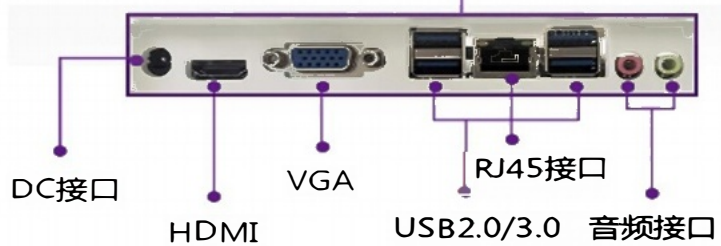

30英寸带鱼屏

高清视野

H300-PRO

高清视界 非你莫属

- 30寸带鱼屏(21:9)一体机, 2K高清, 2560*1080P分辨率, 给您更广视野, 带给您影院级别的沉浸式体验.

任意角度摆放, 满足您的不同视觉需求
可升降旋转底座

黑色与红色的搭配, 更独特

机型：H300-PRO

机型：H300-PRO尺寸图

H300-PRO

Product parameters

size	30"	resolution	VA HD for 2560 * 1080p
Option color	Black/White	refresh rate	200Hz
Base	Quick demolition V-shaped base	Viewing angle	178° / 178°
Panel type	VA	brightness	250cd/m ²
Screen type	Direct screen	Static contrast	3000:1
Screen display proportions	21:9 Hairtail screen	Eye care technology	不闪屏+滤蓝光技术
Show color	16.7 Million colors	Special functions	DCR intelligent dynamic contrast + Game Puls game quasi + FreeSync + dark field control + HDR
colour temperature	adjustable		
Side interface / function	USB2.0/3.0 *2		
Bottom interface/function	DC interface, HDMI, VGA/COM, USB2.0/3.0 * 4, RJ 45 interface, audio interface, anti-theft lock hole		
Function buttons	Power switch, display switch, exit, brightness adjustment +, brightness adjustment-, menu		
Adapted mainboard	Mini-Itx 170*190mm以下		
power supply	Adapt to the mainboard		
trumpet	4 Ω 3W*2		
(wall) hanging	Support (size: 100 * 100mm)		
Package Size	790*175*515mm		
Total Weight			