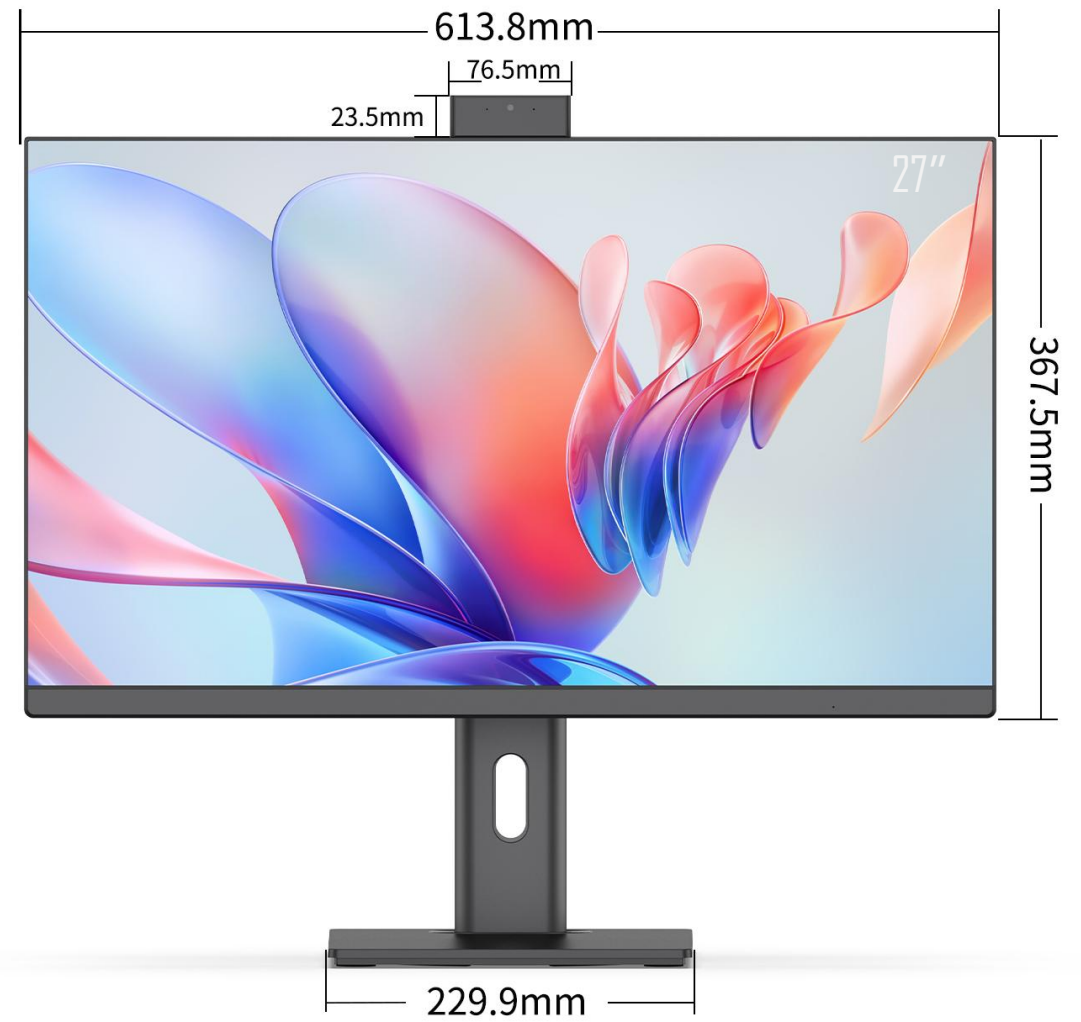

Product List

23.8/27英寸直面

高清视野

DK238/DK270-M

高级精品

屏幕可任意旋转
满足不同视觉需求

自由调节升降和旋转
助力正确坐姿

机型：DK238/DK270-M

DK238/DK270-M

Product parameters			
size	23.8" / 27"	resolution	1920*1080p/2560*1440p (27")
Optional color	chrome/black/white	refresh rate	60Hz-75Hz/144Hz (27")
Base	Square lifting base	Viewing angle	178° / 178°
Panel type	IPS	brightness	250cd/m ²
Screen type	Direct screen	static contrast	3000:1
Screen aspect ratio	16:9	color temperature	adjustable
Side interface/function	USB2.0/3.0 *2, three-in-one card reader, TYPE C, four-band audio, DVD, fingerprint recognition		
Top interface/function	Press hidden camera		
Bottom interface/function	DC interface, HDMI, VGA/COM, USB2.0/3.0 *4, RJ45 interface, audio interface, anti-theft lock hole		
function button	Power switch, brightness adjustment		
Adapted to mainboard	Mini-Itx 170*170mm/Customized Itx 170*200mm		
power supply	Adapt according to mainboard		
trumpet	4Ω 3W *2		
wall hanging	Customized adapter plate, wall-mounted size: 75mm*75mm/100*100mm		
Package Size	608*178*468mm(23.8")/678*192*488mm(27")		
Total Weight			