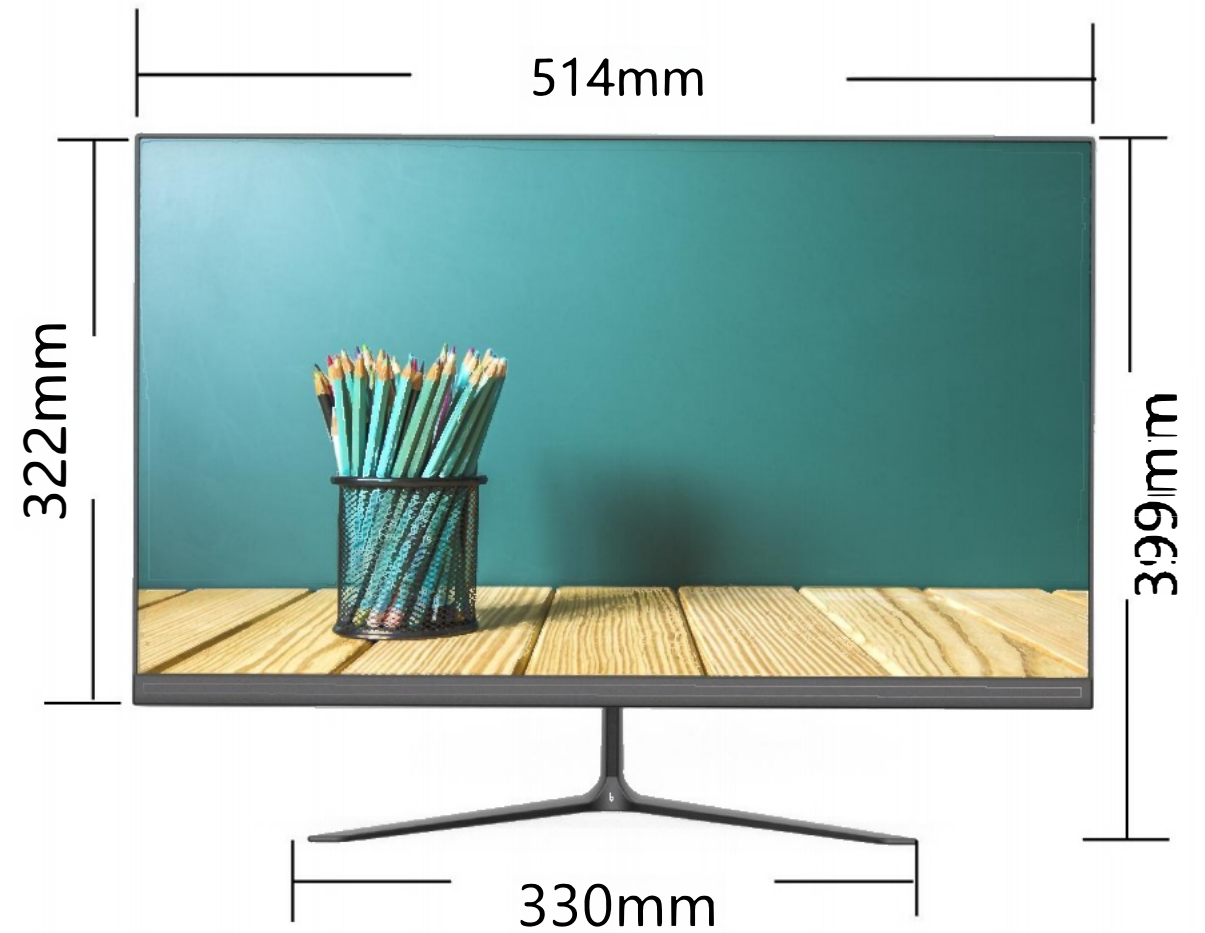

机型：A215/A238