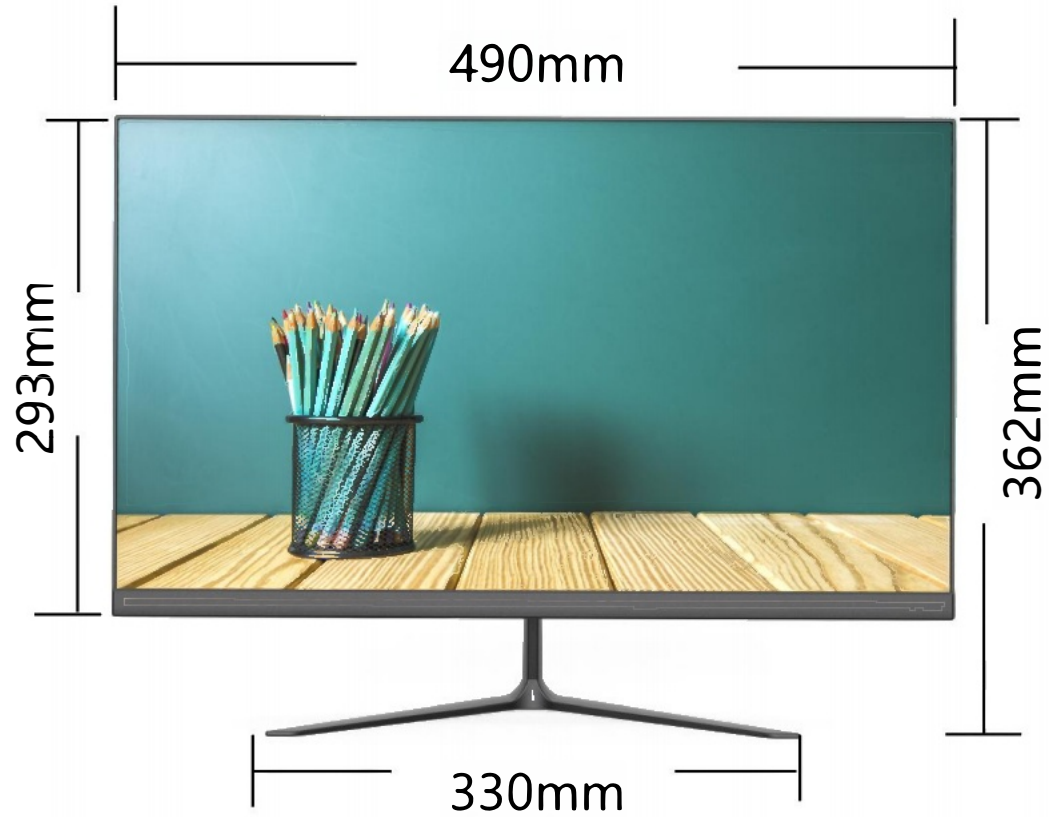

机型：A215/A238