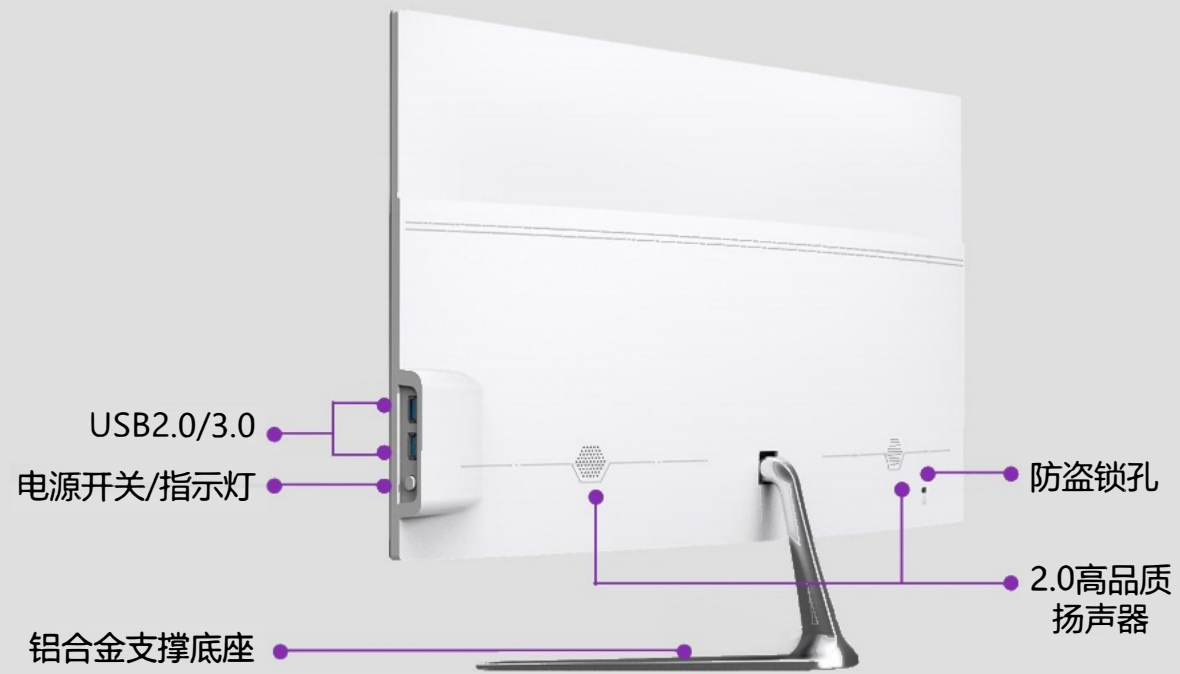

23.8英寸

高清视野

P238-PRO

追求精工制造、完美细节的高端品质。
每一件产品都像艺术品一样雕琢，凸显高端大气上档次

随心翻转 开启美好生活

贴心的设计凸显人体工学，同时可触控屏、
支持上下升降、左右旋转，翻转随心，
无论在什么视角下，都能有最舒服的观看方式，
可适应更多不同工作环境的要求

触控、升降旋转款

机型:P238-pro

机型:P238-pro尺寸图

P238-PRO

Product parameters

size	23.8"	resolution	1920*1080p
Option color	Black/White	refresh rate	60Hz-75Hz
Base	Lift support base	Viewing angle	178° / 178°
rear cover	Wdrawing	brightness	250cd/m ²
Panel type	IPS	Static contrast	3000:1
Screen type	Direct screen	colour temperature	/
Screen display proportions	16:9		
Side interface	3-in-1 card reader, USB2.0/3.0 * 2, TYPE C, and DVD		
Bottom interface/function	DC interface, HDMI, VGA/COM, USB2.0/3.0 * 4, RJ 45 interface, and audio interface		
Function buttons	power switch		
camera	Upper plug and play / upper press hidden / lower fixed		
Adapted mainboard	Mini-Itx 170*170mm		
power supply	Adapt to the main board		
trumpet	4Ω 3W *2		
(wall) hanging	Support (brushed rear cover, 100 * 100mm)		
Package Size	610*170*530mm		
Total Weight			

21.45/23.8英寸

高清视野

ZH2145/ZH238

象牙白 活力橙 玫瑰红 如意蓝

三种底座可选

圆底

方底

V底

机型:ZH2145/ZH238

·ZH2145·

·ZH238·

多彩
小清新

ZH2145/ZH238

Product parameters

size	21.45" / 23.8"	resolution	1920*1080p
Option color	Vitality orange, rose red, Ruyi blue, ivory white	refresh rate	60Hz-75Hz
Base	Square base / V-shaped base / round base	Viewing angle	178° / 178°
rear cover	Backlight one	brightness	250cd/m ²
Panel type	IPS	Static contrast	3000:1
Screen type	Direct screen	colour temperature	/
Screen display proportions	16:9		
Side interface	USB2.0/3.0 *2		
Bottom interface/function	DC interface, HDMI, VGA/COM, USB2.0/3.0 * 4, RJ 45 interface, audio interface, anti-theft lock hole		
Function buttons	power switch		
Adapted mainboard	Mini-Itx 170*170mm		
power supply	Adapt to the main board		
trumpet	4 Ω 3W *2		
(wall) hanging	Adapt to the main board		
Package Size	554*146*445/605*148*455		
Total Weight			