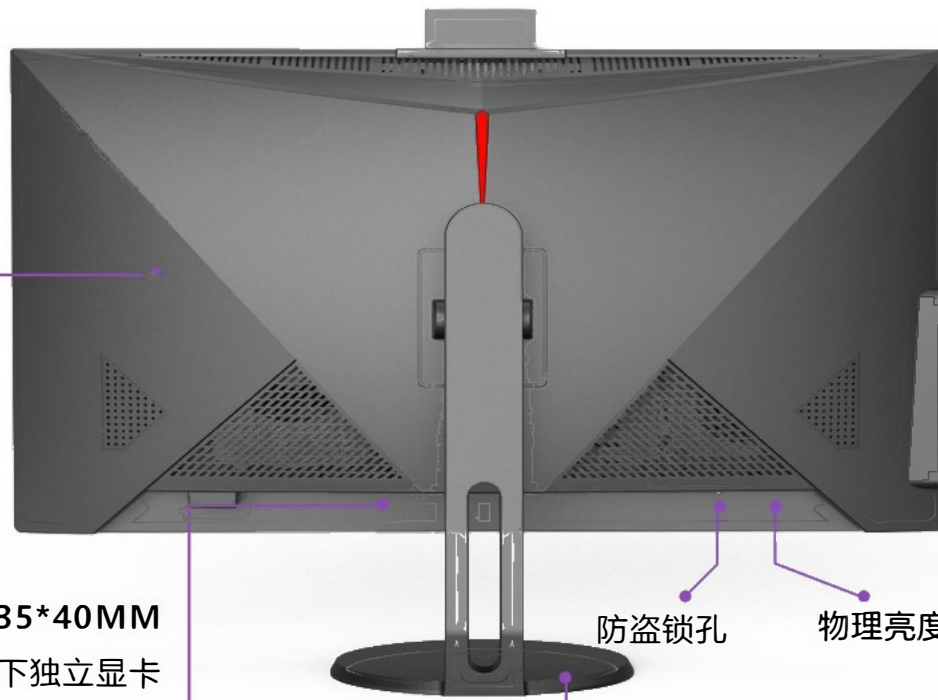

27英寸直面

高清视野

F270

- 立体式设计，时尚外观
- 超强散热
- 全铝合金快拆底座

机型：F270

按压式隐藏摄像头

二合一音频接口
三合一读卡器
Type-C
USB2.0/3.0
电源开关

可安装245*135*40MM
TOP120W以下独立显卡

RJ45

USB3.0

MIC/LINEOUT

机型：F270尺寸图

F270

Product parameters

size	27"	resolution	1920*1080p/2560*1440p/3840*2160p
Option color	Black/White	refresh rate	75Hz/144Hz/165Hz
Base	Square lifting base	Viewing angle	178° / 178°
back cover	Three-dimensional design	brightness	250cd/m ²
Panel type	IPS/ADS	static contrast	3000:1
Screen type	Direct screen	color temperature	Adjustable
Screen aspect ratio	16:9		
Side interface/function	USB2.0/3.0 * 2, 3-in-1 card reader, Type-C, 2-in-1 audio, DVD		
Top interface/function	Press the hidden camera		
Bottom interface/function	DC interface, HDMI, VGA/COM, USB2.0/3.0 * 4, RJ45 interface, audio interface, anti-theft lock hole		
function button	Power switch, physical brightness adjustment		
Adapted to mainboard	Mini-Itx 170*170mm/170*190mm		
Suitable for independent display size	245*135*40mm		
power supply	Adapt according to the mainboard		
trumpet	4Ω 3W *2		
wall hanging	Customized adapter board, wall mounted size: 100 * 100mm		
Package Size	690*175*525mm		
Total Weight			