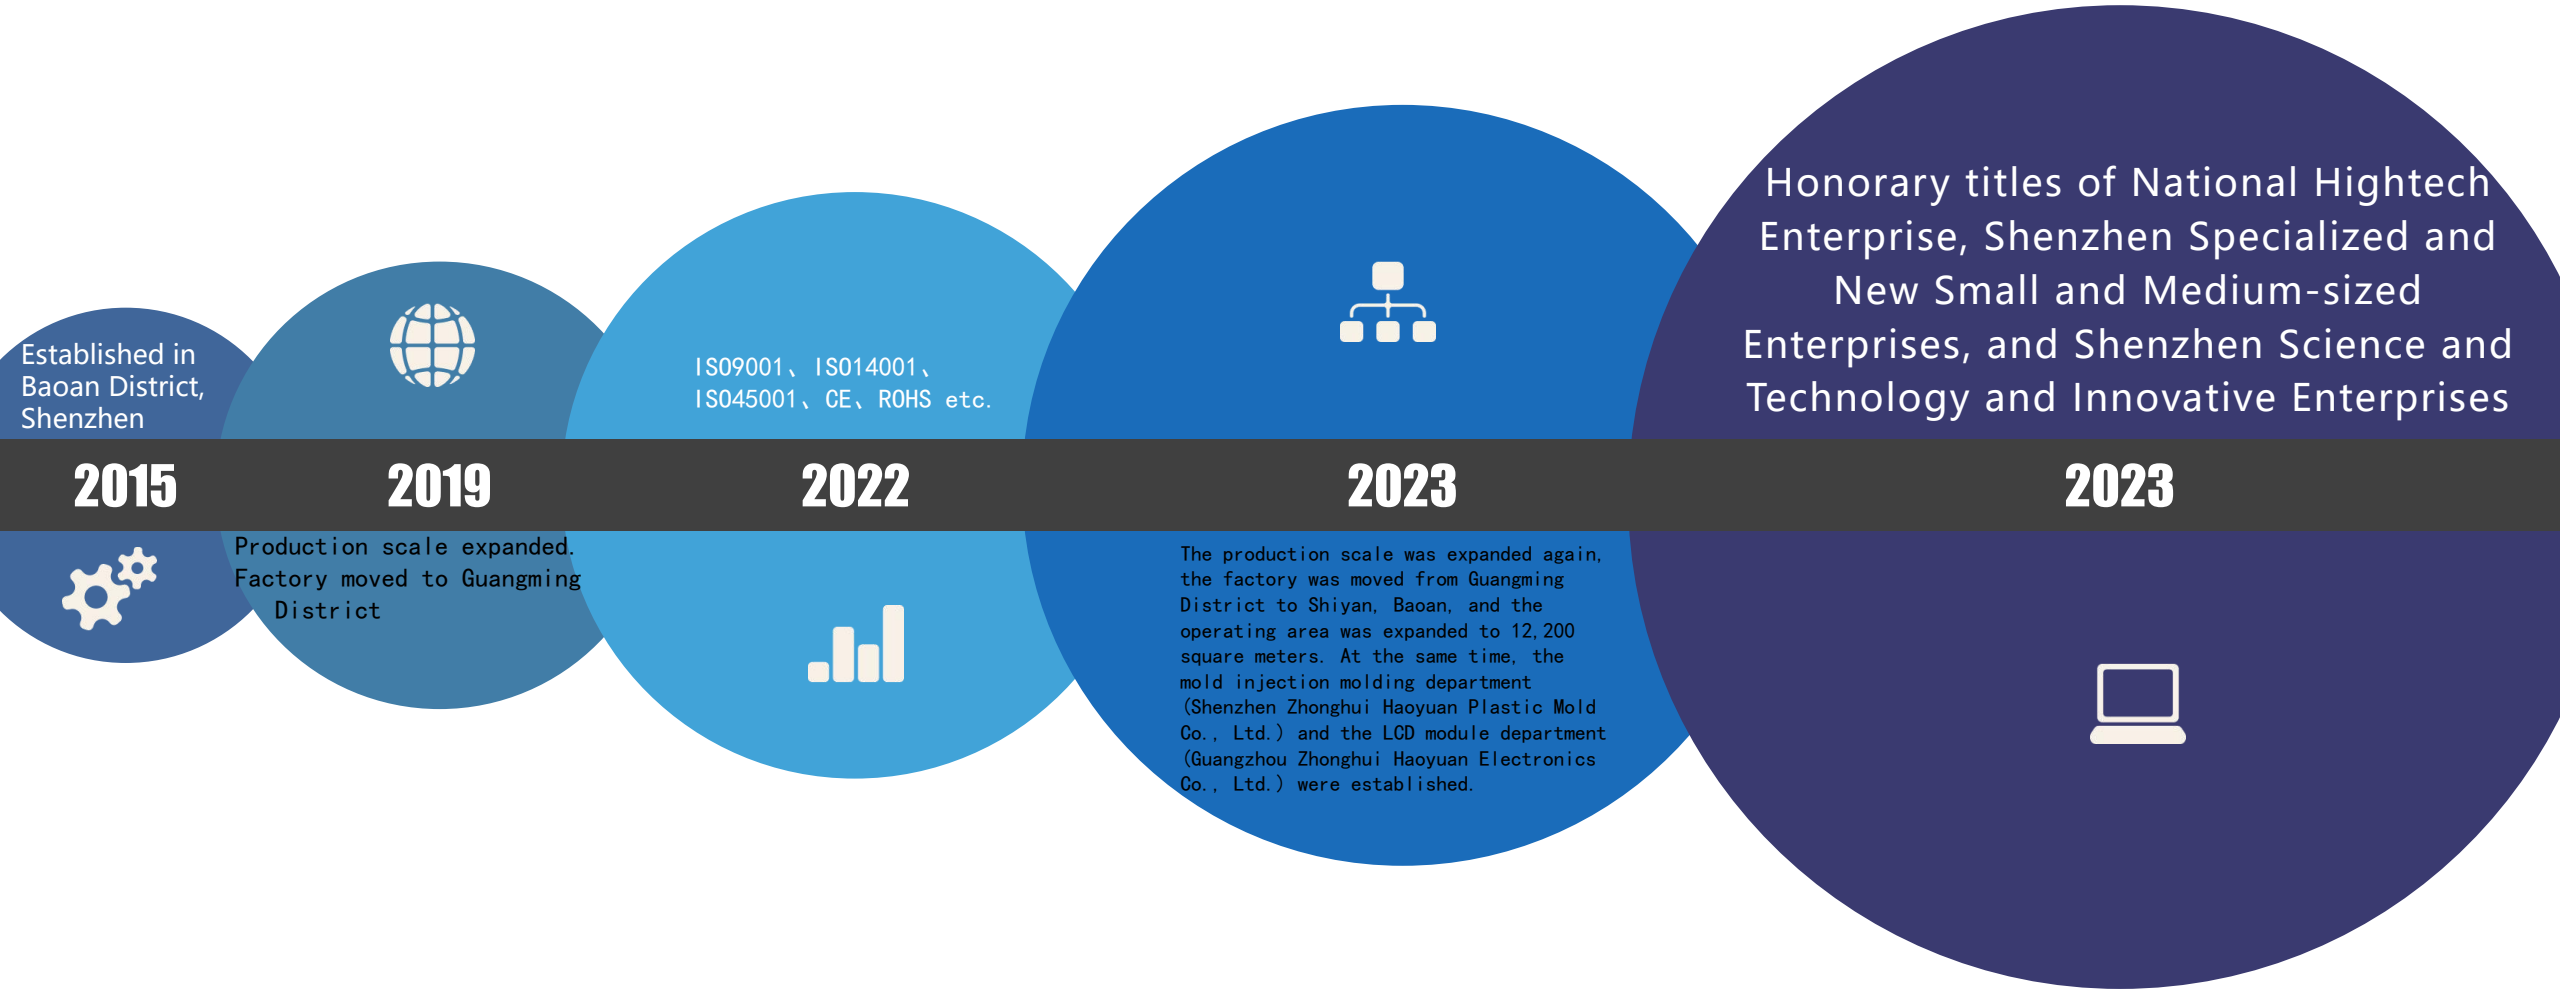

3

Selling Points

4

Company Vision

COMPANY PROFILE

Shenzhen Zhonghui Haoyuan Electronics Co., Ltd. was founded in 2015 and is a national high-tech enterprise that focuses on the field of desktop integrated computers, integrating product research and development, production, and sales. Adhering to the business philosophy of honest operation and quality and reputation first, we have provided numerous excellent integrated computer solutions for many domestic and foreign customers, and our products are exported to more than 20 countries and regions worldwide.

Development History

Enterprise Honor

We always adhere to the core strategic goal of R&D and innovation as the company's core strategic goal. With the R&D concept of "pursuing excellence and creating high-quality projects" and adhering to the R&D spirit of "meticulousness and excellence", we have won the high-tech enterprise certificate and the honorary title of specialization and specialization.

Patent Certificate And Certification System

Business philosophy

Customer-oriented, quality first
Integrity , Advanced technology

Carefully crafted

Create the ENMEIKO all-in-one pc nesting brand with the spirit of craftsmanship