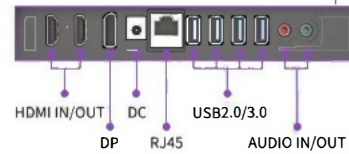

机型：M238-T/M270-T