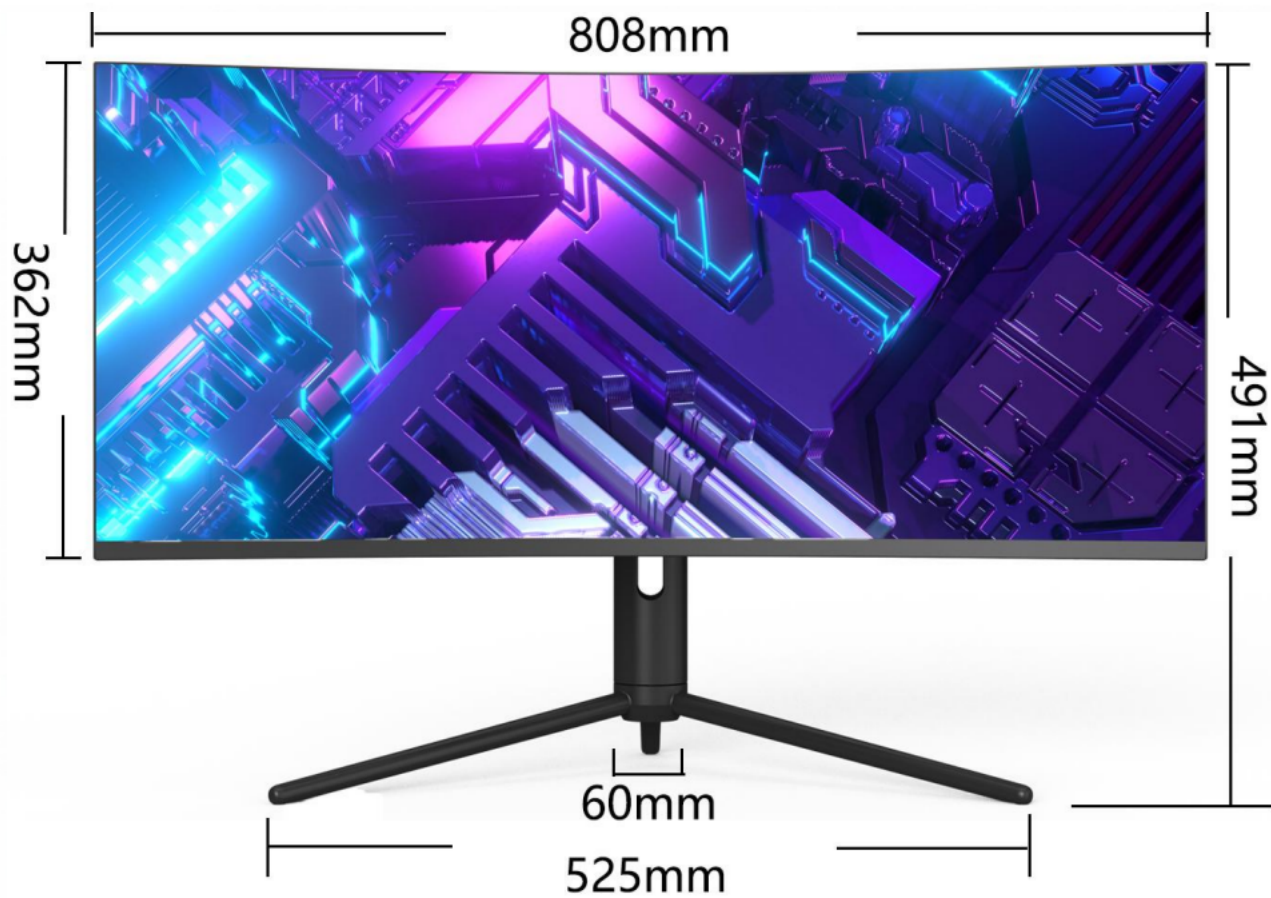

机型:Q340规格尺寸图