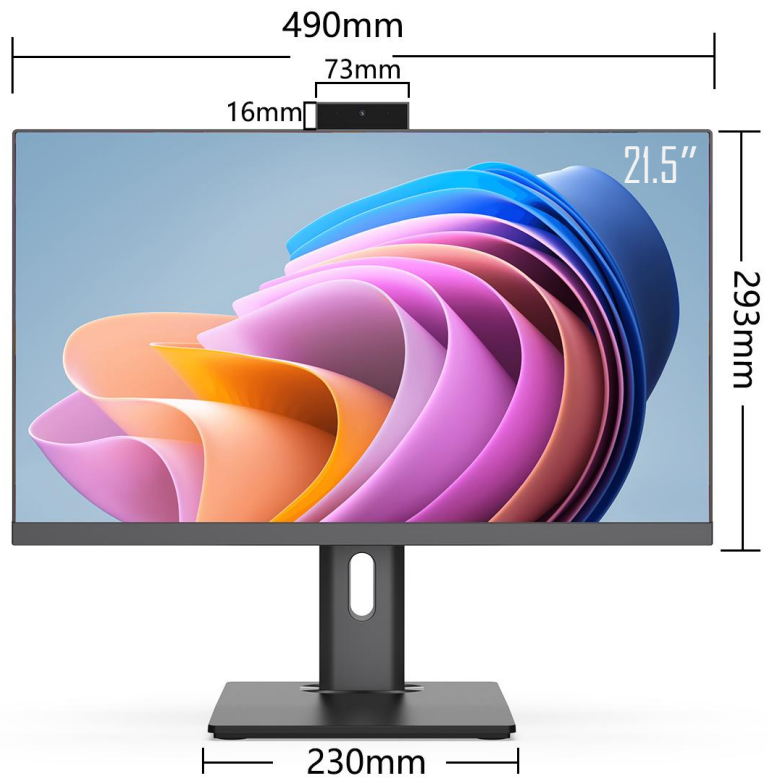

23.8英寸直面

高清视野

D215/D238-M

高级黑色

可升降可旋转

屏幕可任意旋转
满足不同视觉需求

机型：D215/D238-M

D215/D238-M

Product parameters			
size	21.5" /23.8"	resolution	1920*1080p
Option color	Black/White	refresh rate	60Hz-75Hz
Base	Quickly remove the lifting base	Viewing angle	178° / 178°
Panel type	IPS	brightness	250cd/m ²
Screen type	Direct screen	static contrast	3000:1
Screen display proportions	16:9	color temperature	Adjustable
Side interface/function	USB2.0/3.0 * 2, 3-in-1 card reader, Type-C, 2-in-1 audio, DVD		
Top interface/function	Press the hidden camera		
Bottom interface/function	DC interface, HDMI, VGA/COM, USB2.0/3.0 * 4, RJ45 interface, audio interface, anti-theft lock hole		
Function buttons	Power switch, physical brightness adjustment		
Adapt to motherboard	Mini-Itx 170*170mm		
Adapt to unique display size	Adapt according to the mainboard		
power supply	4Ω 3W *2		
trumpet	Customized adapter board, wall mounted size: 100 * 100mm		
wall hanging	550*175*435mm(21.5")/610*175*470mm(23.8")		
Package Size			
Total Weight			