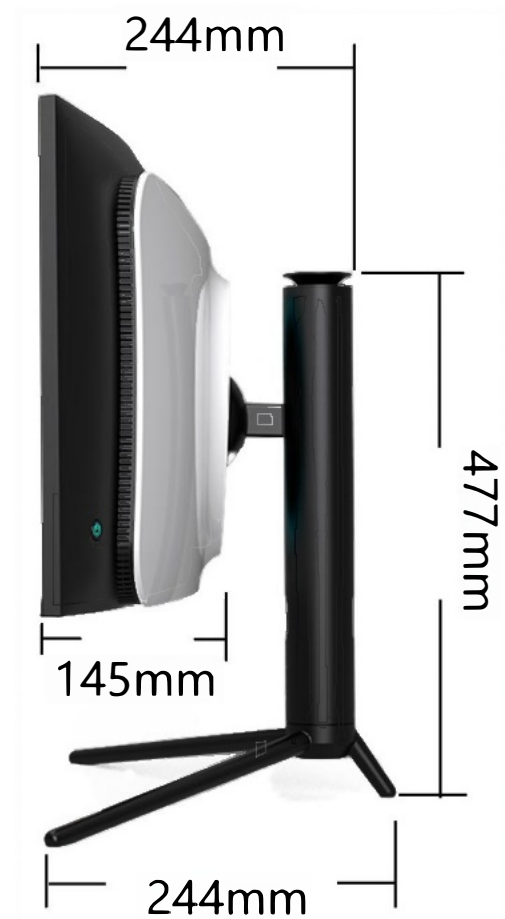

机型:Q340规格尺寸图