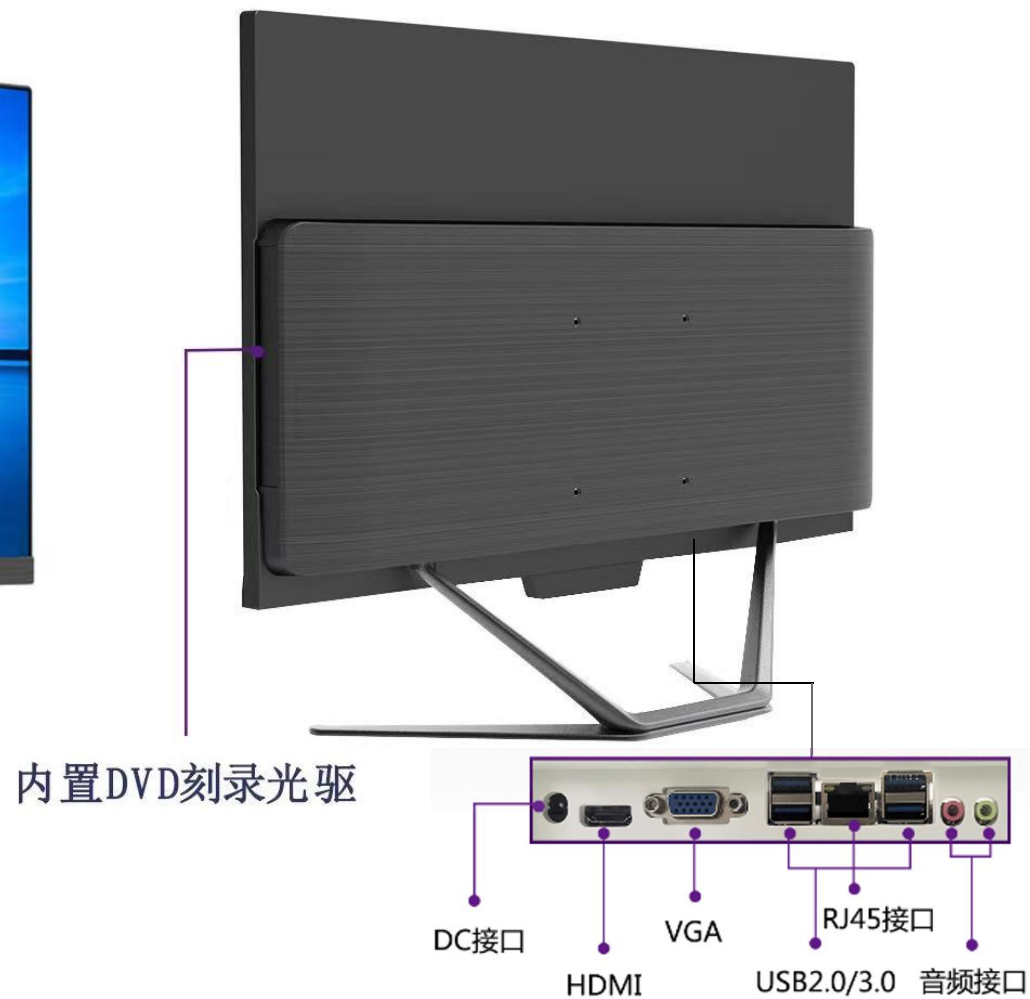

PD238

Product parameters

size	23.8"	Screen display proportions	16:9
Option color	Black/White	resolution	1920*1080p
Base	Large U base / square base / rechargeable base	refresh rate	60Hz-75Hz
		Viewing angle	178° / 178°
rear cover	Wred back cover / perforated back cover	brightness	250cd/m ²
Panel type	IPS	Static contrast	3000:1
Screen type	Direct screen	colour temperature	adjustable
Side interface	USB2.0/3.0 * 2, 3-in-one card reader, Type-C, 2-in-1 audio interface, DVD-ROM		
Bottom interface/function	DC interface, HDMI, VGA/COM, USB2.0/3.0 * 4, RJ 45 interface, audio interface, anti-theft lock hole		
Function buttons	Power switch, brightness adjustment +, brightness adjustment-		
camera	Upper plug and play / upper press hidden / lower fixed		
Adapted mainboard	Mini-Itx 170*190mm以下		
Adapt to unique dimensions	175*70*25mm		
power supply	Adapt to the mainboard		
trumpet	4 Ω 3W *2		
(wall) hanging	Support (size: 100 * 100mm)		
Package Size	600*145*475mm		
Total Weight			

21.5/23.8英寸

高清视野

P215/P238

半圆弧后盖

拉丝后盖

高品质音响，3D环绕音效
可选配下置摄像头
可选配按压隐藏式摄像头
可选配即插即用型摄像头
黑白两色可选

机型：P215/P238

机型: P215/P238