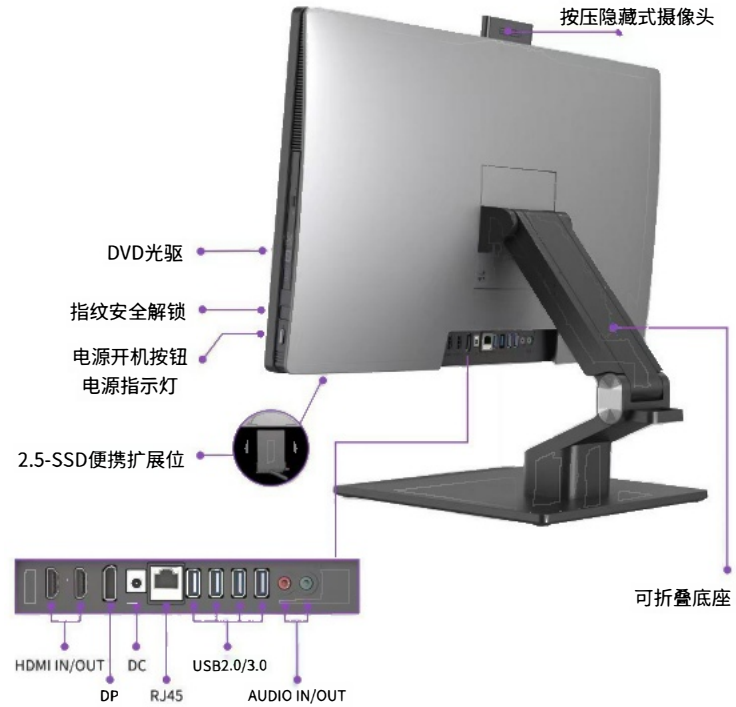

机型：M238-T/M270-T