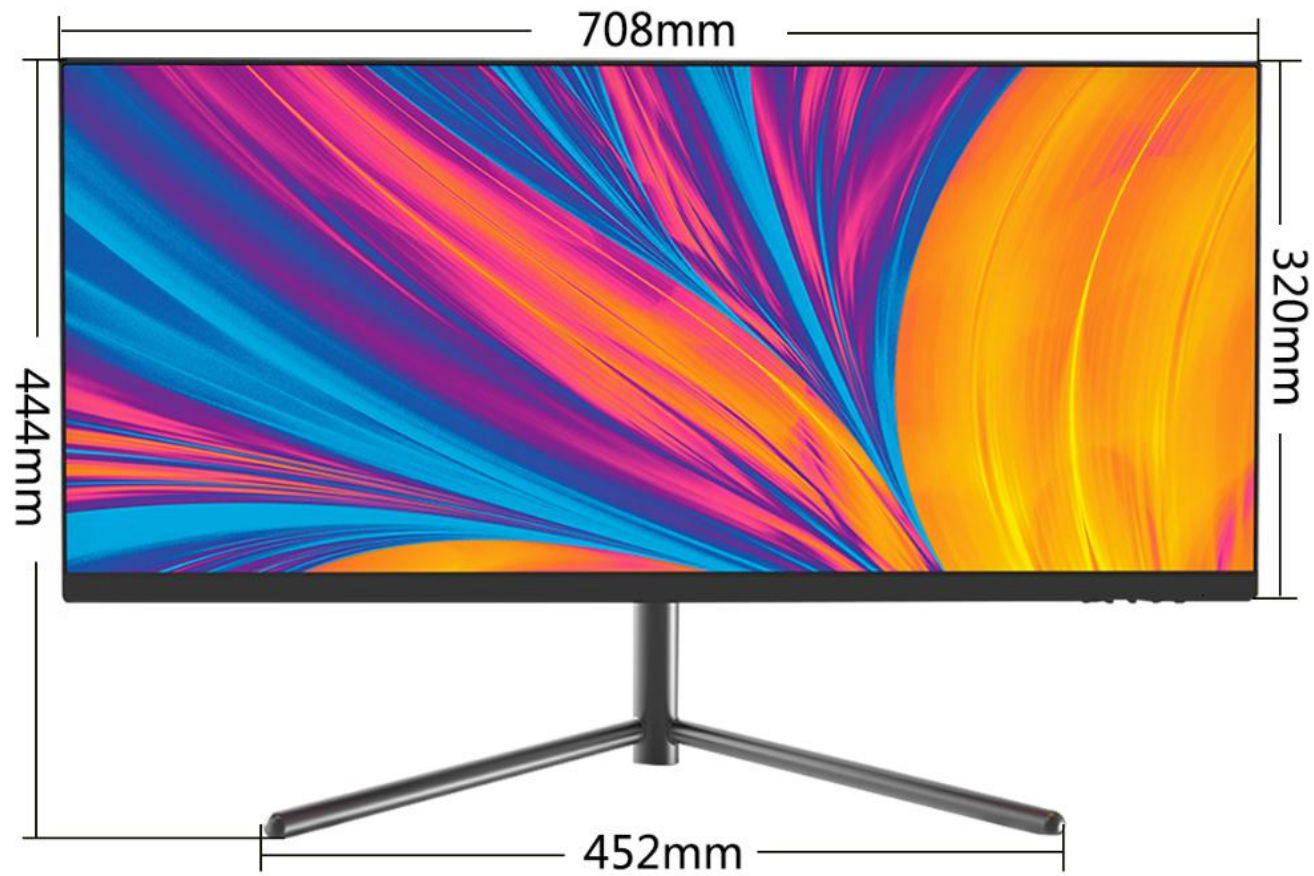

机型：H300尺寸图